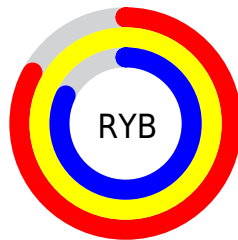

# Details

The CIELCh color **98, 21.829, 104.578** is a light color, and the websafe version is hex **FFFFCC**. A complement of this color would be **86, 22.606, 288.828**, and the grayscale version is **97, 0.011, 296.813**.

A 20% lighter version of the original color is **100, 0.012, 296.813**, and **78, 22.305, 105.044** is the 20% darker color. If you saturate the color by 10%, you get **97, 33.618, 103.641**, and if you desaturate by 10%, it is **99, 9.954, 105.757**.

# Distribution

Red (100%)

Green (98%)

Blue (82%)

Red (83%)

Yellow (100%)

Blue (82%)

Cyan (0%)