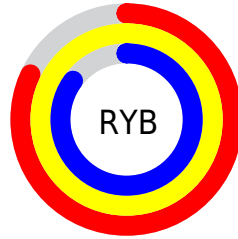

- Red (82%)
- Yellow (100%)
- Blue (85%)