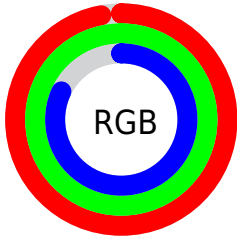

Distribution

- Red (97%)
- Green (100%)
- Blue (82%)