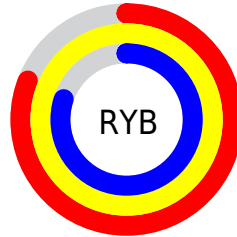

# Details

The CIELCh color **98, 24.292, 106.547** is a light color, and the websafe version is hex **FFFFCC**. A complement of this color would be **84, 25.341, 290.845**, and the grayscale version is **97, 0.011, 296.813**.

A 20% lighter version of the original color is **100, 0.012, 296.813**, and **78, 23.863, 106.043** is the 20% darker color. If you saturate the color by 10%, you get **97, 36.471, 105.534**, and if you desaturate by 10%, it is **99, 11.979, 107.564**.

# Distribution

Red (100%)

Green (99%)

Blue (80%)

Red (81%)

Yellow (100%)

Blue (80%)

Cyan (0%)