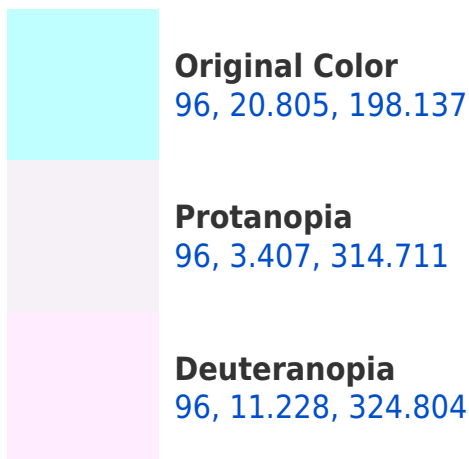

Color Blindness Simulation

Color vision deficiency is a very complex topic, and I could not describe the different causes any better than Wikipedia does, so if you want to learn more, you should check out their [article about color blindness](#).

Dichromacy