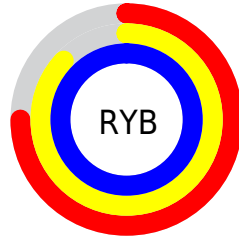

## Conversions Part 2

<b>Format</b>	<b>Color</b>
<b>R<sub>YB</sub></b>	191, 223, 255
Decimal	12582911
CIE Lab	96.00, -19.77, -6.48
CIE LCh	96, 20.805, 198.137
Yxy	90.0078, 0.2757, 0.3289
Android (android.graphics.Color)	4290772991 (0xFFBFFFFF)
YUV	235.8640, 9.4340, -39.3457
Hunter-Lab	94.8724, -24.0446, -1.2072

# Details

The CIELCh color **96, 20.805, 198.137** is a light color, and the websafe version is hex **CCFFFF**. A complement of this color would be **83, 24.570, 21.366**, and the grayscale version is **93, 0.011, 296.813**.

A 20% lighter version of the original color is **100, 2.081, 199.592**, and **76, 20.678, 197.875** is the 20% darker color. If you saturate the color by 10%, you get **95, 27.896, 197.698**, and if you desaturate by 10%, it is **97, 12.858, 198.647**.

# Distribution

- Red (75%)
- Green (100%)
- Blue (100%)

- Red (75%)
- Yellow (87%)
- Blue (100%)

- Cyan (25%)
- Magenta (0%)
- Yellow (0%)
- Black (0%)

- Cyan (25%)
- Magenta (0%)
- Yellow (0%)