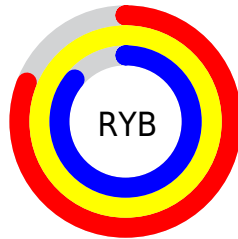

- Red (81%)
- Yellow (100%)
- Blue (86%)