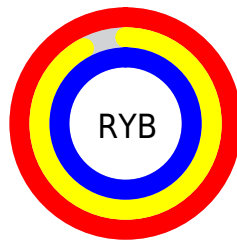

## Conversions Part 2

<b>Format</b>	<b>Color</b>
R <sub>Y</sub> B	255, 235, 255
Decimal	16772095
CIE Lab	95.00, 10.21, -7.19
CIE LCh	95, 12.482, 324.851
Yxy	87.6183, 0.3136, 0.3097
Android (android.graphics.Color)	4294962175 (0xFFFFE8FF)
YUV	243.2600, 5.7878, 10.2960
Hunter-Lab	93.6047, 5.3817, -1.9705

# Details

The CIELCh color `95, 12.482, 324.851` is a light color, and the websafe version is hex `FFFFFF`. A complement of this color would be `98, 12.458, 144.006`, and the grayscale version is `96, 0.011, 296.813`.

A 20% lighter version of the original color is `100, 0.012, 296.813`, and `75, 12.448, 324.944` is the 20% darker color. If you saturate the color by 10%, you get `89, 28.503, 325.418`, and if you desaturate by 10%, it is `100, 0.200, 145.989`.

# Distribution

- Red (100%)
- Green (92%)
- Blue (100%)

- Red (100%)
- Yellow (92%)
- Blue (100%)

- Cyan (0%)
- Magenta (8%)
- Yellow (0%)
- Black (0%)

- Cyan (0%)
- Magenta (8%)
- Yellow (0%)