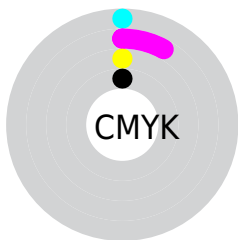

# Details

The CIELCh color `95, 12.482, 324.851` is a light color, and the websafe version is hex `FFFFFF`. A complement of this color would be `98, 12.458, 144.006`, and the grayscale version is `96, 0.011, 296.813`.

A 20% lighter version of the original color is `100, 0.012, 296.813`, and `75, 12.448, 324.944` is the 20% darker color. If you saturate the color by 10%, you get `89, 28.503, 325.418`, and if you desaturate by 10%, it is `100, 0.200, 145.989`.

# Distribution

- Red (100%)
- Green (92%)
- Blue (100%)

- Red (100%)
- Yellow (92%)
- Blue (100%)

- Cyan (0%)
- Magenta (8%)
- Yellow (0%)
- Black (0%)

- Cyan (0%)
- Magenta (8%)
- Yellow (0%)