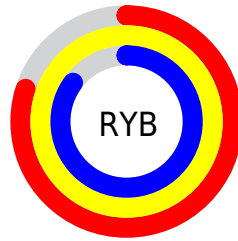

- Red (80%)
- Yellow (100%)
- Blue (85%)