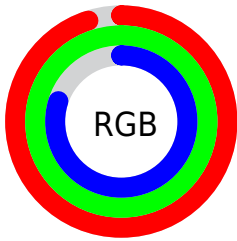

Distribution

- Red (95%)
- Green (100%)
- Blue (80%)