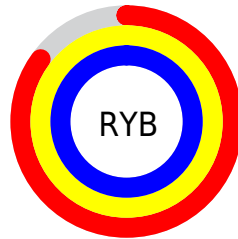

## Conversions Part 2

Format	Color
R <sub>Y</sub> B	217, 255, 254
Decimal	14352345
CIE Lab	97.00, -19.29, 14.62
CIE LCh	97, 24.201, 142.848
Yxy	92.4403, 0.3114, 0.3699
Android (android.graphics.Color)	4292542425 (0xFFDAFFD9)
YUV	239.6050, -11.1443, -18.9476
Hunter-Lab	96.1459, -23.7577, 18.1807

# Details

The CIELCh color **97, 24.201, 142.848** is a light color, and the websafe version is hex **CCFFCC**. A complement of this color would be **91, 23.360, 324.504**, and the grayscale version is **95, 0.011, 296.813**.

A 20% lighter version of the original color is **100, 0.012, 296.813**, and **77, 23.435, 142.609** is the 20% darker color. If you saturate the color by 10%, you get **95, 39.216, 142.120**, and if you desaturate by 10%, it is **99, 7.453, 143.507**.

# Distribution

- Red (85%)
- Green (100%)
- Blue (85%)

- Red (85%)
- Yellow (100%)
- Blue (100%)

- Cyan (14%)
- Magenta (0%)
- Yellow (15%)
- Black (0%)

- Cyan (14%)
- Magenta (0%)
- Yellow (15%)