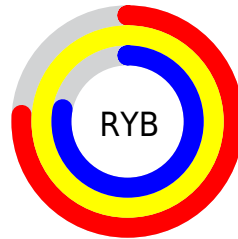

## Conversions Part 2

<b>Format</b>	<b>Color</b>
<b>R<sub>YB</sub></b>	195, 254, 199
Decimal	16449219
CIE <sub>Lab</sub>	98.00, -10.59, 27.85
CIE <sub>LCh</sub>	98, 29.799, 110.822
Yxy	94.9163, 0.3453, 0.3878
Android (android.graphics.Color)	4294639299 (0xFFFAFEC3)
YUV	246.0780, -25.1815, 3.4396
Hunter-Lab	97.4250, -15.6641, 28.4309

# Details

The CIELCh color **98, 29.799, 110.822** is a light color, and the websafe version is hex **FFFFCC**. A complement of this color would be **81, 31.479, 295.256**, and the grayscale version is **97, 0.011, 296.813**.

A 20% lighter version of the original color is **100, 1.510, 110.014**, and **78, 29.590, 110.563** is the 20% darker color. If you saturate the color by 10%, you get **97, 42.328, 109.959**, and if you desaturate by 10%, it is **99, 17.048, 111.701**.

# Distribution

- Red (98%)
- Green (100%)
- Blue (76%)

- Red (76%)
- Yellow (100%)
- Blue (78%)

- Cyan (2%)
- Magenta (0%)
- Yellow (23%)
- Black (0%)

- Cyan (2%)
- Magenta (0%)
- Yellow (24%)