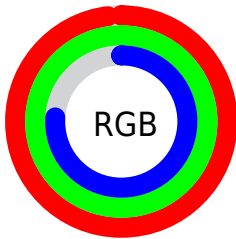

Distribution

- Red (98%)
- Green (100%)
- Blue (76%)