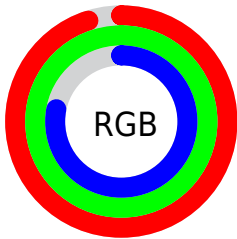

Distribution

- Red (95%)
- Green (100%)
- Blue (78%)