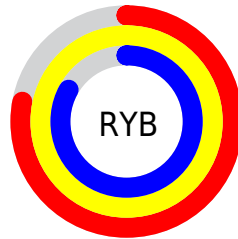

- Red (78%)
- Yellow (100%)
- Blue (83%)