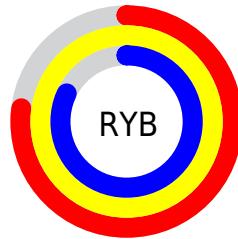

- Red (77%)
- Yellow (100%)
- Blue (82%)