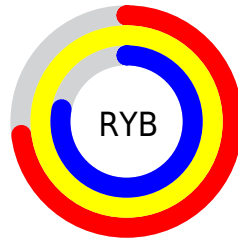

- Red (73%)
- Yellow (100%)
- Blue (78%)