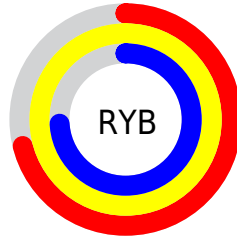

- Red (71%)
- Yellow (100%)
- Blue (74%)