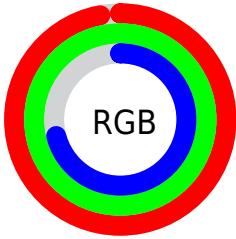

Distribution

- Red (97%)
- Green (100%)
- Blue (71%)