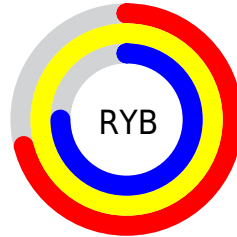

- Red (71%)
- Yellow (100%)
- Blue (75%)