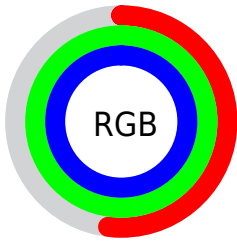

Distribution

- Red (52%)
- Green (100%)
- Blue (100%)