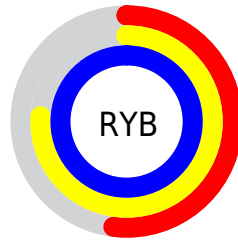

## Conversions Part 2

<b>Format</b>	<b>Color</b>
<a href="#">RYB</a>	<a href="#">133, 194, 254</a>
Decimal	<a href="#">8781566</a>
CIELab	<a href="#">93.00, -33.98, -10.54</a>
CIELCh	<a href="#">93, 35.582, 197.234</a>
Yxy	<a href="#">82.9670, 0.2495, 0.3288</a>
Android (android.graphics.Color)	<a href="#">4286971646</a> ( <a href="#">0xFF85FEFE</a> )
YUV	<a href="#">217.8210, 17.8362, -74.3880</a>
Hunter-Lab	<a href="#">91.0862, -36.0324, -5.5030</a>

# Details

The CIELCh color **93, 35.582, 197.234** is a light color, and the websafe version is hex **99FFFF**. A complement of this color would be **69, 50.498, 24.767**, and the grayscale version is **87, 0.010, 296.813**.

A 20% lighter version of the original color is **96, 20.212, 198.174**, and **73, 35.690, 196.777** is the 20% darker color. If you saturate the color by 10%, you get **92, 40.591, 196.935**, and if you desaturate by 10%, it is **94, 29.559, 197.595**.

# Distribution

- Red (52%)
- Green (100%)
- Blue (100%)

- Red (52%)
- Yellow (76%)
- Blue (100%)

- Cyan (48%)
- Magenta (0%)
- Yellow (0%)
- Black (0%)

- Cyan (48%)
- Magenta (0%)
- Yellow (0%)