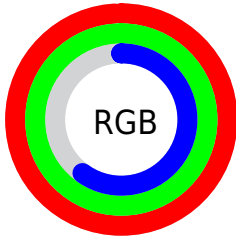

Distribution

- Red (99%)
- Green (100%)
- Blue (60%)