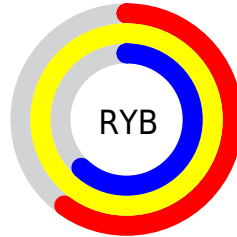

- Red (60%)
- Yellow (100%)
- Blue (62%)