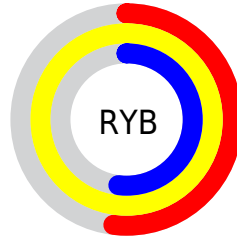

## Conversions Part 2

<b>Format</b>	<b>Color</b>
R <sub>Y</sub> B	133, 255, 133
Decimal	16777093
CIE Lab	98.00, -16.11, 57.77
CIE LCh	98, 59.971, 105.587
Yxy	94.9163, 0.3834, 0.4458
Android (android.graphics.Color)	4294967173 (0xFFFFFFFF85)
YUV	241.0920, -53.2894, 12.1973
Hunter-Lab	97.4250, -20.9377, 46.0553

# Details

The CIELCh color **98, 59.971, 105.587** is a light color, and the websafe version is hex **FFFF99**. A complement of this color would be **61, 68.187, 297.107**, and the grayscale version is **95, 0.011, 296.813**.

A 20% lighter version of the original color is **99, 33.700, 107.612**, and **78, 59.888, 105.463** is the 20% darker color. If you saturate the color by 10%, you get **98, 70.826, 104.763**, and if you desaturate by 10%, it is **98, 47.846, 106.519**.

# Distribution

- Red (100%)
- Green (100%)
- Blue (52%)

- Red (52%)
- Yellow (100%)
- Blue (52%)

- Cyan (0%)
- Magenta (0%)
- Yellow (48%)
- Black (0%)

- Cyan (0%)
- Magenta (0%)
- Yellow (48%)