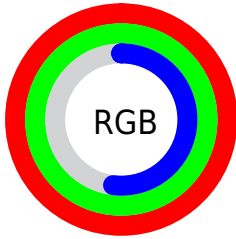

Distribution

- Red (100%)
- Green (100%)
- Blue (52%)