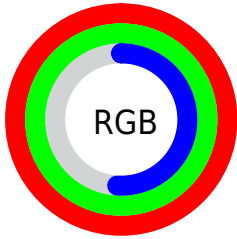

Distribution

- Red (100%)
- Green (100%)
- Blue (51%)