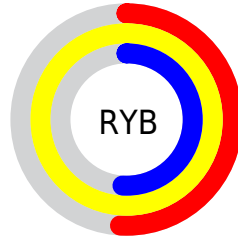

- Red (51%)
- Yellow (100%)
- Blue (51%)