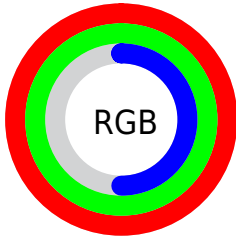

Distribution

- Red (100%)
- Green (100%)
- Blue (50%)