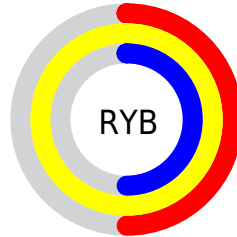

## Conversions Part 2

<b>Format</b>	<b>Color</b>
<b>RYB</b>	128, 255, 128
Decimal	16777088
CIELab	98.00, -16.62, 60.42
CIELCh	98, 62.662, 105.382
Yxy	94.9163, 0.3863, 0.4507
Android (android.graphics.Color)	4294967168 (0xFFFFFFFF80)
YUV	240.5220, -55.4733, 12.6972
Hunter-Lab	97.4250, -21.4158, 47.3005

# Details

The CIELCh color **98, 62.662, 105.382** is a light color, and the websafe version is hex **FFFF66**. A complement of this color would be **59, 71.791, 297.575**, and the grayscale version is **95, 0.011, 296.813**.

A 20% lighter version of the original color is **99, 35.677, 107.459**, and **78, 61.972, 105.249** is the 20% darker color. If you saturate the color by 10%, you get **98, 73.191, 104.585**, and if you desaturate by 10%, it is **98, 50.617, 106.306**.

# Distribution

- Red (100%)
- Green (100%)
- Blue (50%)

- Red (50%)
- Yellow (100%)
- Blue (50%)

- Cyan (0%)
- Magenta (0%)
- Yellow (50%)
- Black (0%)

- Cyan (0%)
- Magenta (0%)
- Yellow (50%)