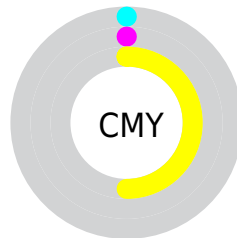

# Details

The CIELCh color **98, 62.662, 105.382** is a light color, and the websafe version is hex **FFFF66**. A complement of this color would be **59, 71.791, 297.575**, and the grayscale version is **95, 0.011, 296.813**.

A 20% lighter version of the original color is **99, 35.677, 107.459**, and **78, 61.972, 105.249** is the 20% darker color. If you saturate the color by 10%, you get **98, 73.191, 104.585**, and if you desaturate by 10%, it is **98, 50.617, 106.306**.

# Distribution

- Red (100%)
- Green (100%)
- Blue (50%)

- Red (50%)
- Yellow (100%)
- Blue (50%)

- Cyan (0%)
- Magenta (0%)
- Yellow (50%)
- Black (0%)

- Cyan (0%)
- Magenta (0%)
- Yellow (50%)

# Brightness & Saturation Gradients

These gradients show how the CIELCh color 98, 62.662, 105.382 changes by changing the brightness by 10 percent. The first figure shows a shift by +10% for each color and the second figure -10%.