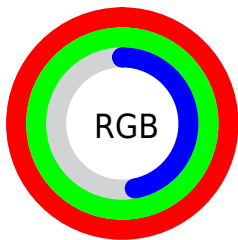

Distribution

- Red (100%)
- Green (100%)
- Blue (47%)