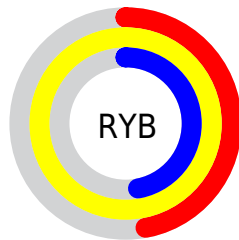

- Red (47%)
- Yellow (100%)
- Blue (47%)