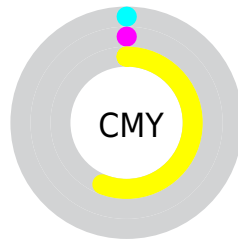

A 20% lighter version of the original color is **98, 43.504, 106.854**, and **78, 69.111, 104.534** is the 20% darker color. If you saturate the color by 10%, you get **97, 79.133, 104.141**, and if you desaturate by 10%, it is **98, 57.873, 105.748**.

# Distribution

- Red (100%)
- Green (100%)
- Blue (44%)

- Red (44%)
- Yellow (100%)
- Blue (44%)

- Cyan (0%)
- Magenta (0%)
- Yellow (56%)
- Black (0%)

- Cyan (0%)
- Magenta (0%)
- Yellow (56%)

# Brightness & Saturation Gradients

These gradients show how the CIELCh color 98, 69.574, 104.857 changes by changing the brightness by 10 percent. The first figure shows a shift by +10% for each color and the second figure -10%.