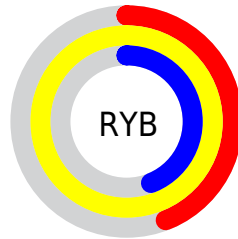

- Red (44%)
- Yellow (100%)
- Blue (44%)