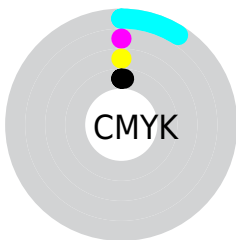

## Conversions Part 2

<b>Format</b>	<b>Color</b>
R <sub>Y</sub> B	232, 243, 254
Decimal	15269630
CIE Lab	98.00, -7.12, -2.45
CIE LCh	98, 7.526, 199.016
Yxy	94.9163, 0.2993, 0.3290
Android (android.graphics.Color)	4293459710 (0xFFE8FEFE)
YUV	247.4220, 3.2430, -13.5251
Hunter-Lab	97.4250, -12.2804, 2.9196

# Details

The CIELCh color **98, 7.526, 199.016** is a light color, and the websafe version is hex **FFFFFF**. A complement of this color would be **94, 7.953, 19.863**, and the grayscale version is **97, 0.011, 296.813**.

A 20% lighter version of the original color is **100, 0.012, 296.813**, and **78, 7.500, 198.903** is the 20% darker color. If you saturate the color by 10%, you get **96, 15.753, 198.440**, and if you desaturate by 10%, it is **100, 0.462, 17.973**.

# Distribution

- Red (91%)
- Green (100%)
- Blue (100%)

- Red (91%)
- Yellow (95%)
- Blue (100%)

- Cyan (9%)
- Magenta (0%)
- Yellow (0%)
- Black (1%)

- Cyan (9%)
- Magenta (1%)
- Yellow (1%)