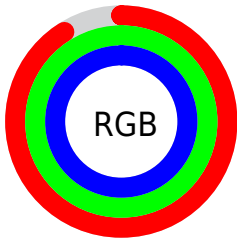

Distribution

- Red (91%)
- Green (100%)
- Blue (99%)