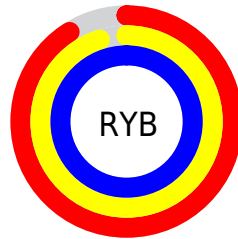

## Conversions Part 2

<b>Format</b>	<b>Color</b>
R <sub>Y</sub> B	231, 243, 254
Decimal	15204093
CIE Lab	98.00, -7.62, -2.08
CIE LCh	98, 7.900, 195.274
Yxy	94.9163, 0.2992, 0.3300
Android (android.graphics.Color)	4293394173 (0xFFE7FEFD)
YUV	247.0090, 2.9536, -14.0399
Hunter-Lab	97.4250, -12.7755, 3.2841

# Details

The CIELCh color **98, 7.900, 195.274** is a light color, and the websafe version is hex FFFFFFFF. A complement of this color would be **93, 8.332, 16.372**, and the grayscale version is **97, 0.011, 296.813**.

A 20% lighter version of the original color is **100, 0.012, 296.813**, and **78, 7.894, 194.964** is the 20% darker color. If you saturate the color by 10%, you get **96, 16.200, 194.571**, and if you desaturate by 10%, it is **100, 0.375, 9.514**.

# Distribution

- Red (91%)
- Green (100%)
- Blue (99%)

- Red (91%)
- Yellow (95%)
- Blue (100%)

- Cyan (9%)
- Magenta (0%)
- Yellow (0%)
- Black (0%)

- Cyan (9%)
- Magenta (0%)
- Yellow (1%)