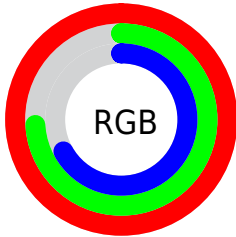

Distribution

- Red (100%)
- Green (74%)
- Blue (67%)