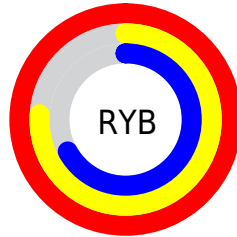

- Red (100%)
- Yellow (76%)
- Blue (67%)