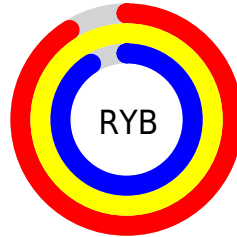

- Red (91%)
- Yellow (100%)
- Blue (91%)