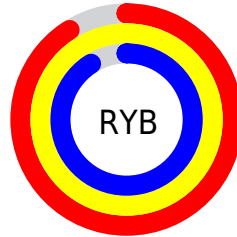

## Conversions Part 2

<b>Format</b>	<b>Color</b>
<b>R<sub>YB</sub></b>	231, 254, 233
Decimal	16580327
CIE <sub>Lab</sub>	99.00, -4.53, 10.77
CIE <sub>LCh</sub>	99, 11.681, 112.839
Yxy	97.4360, 0.3249, 0.3514
Android (android.graphics.Color)	4294770407 (0xFFFCFEE7)
YUV	250.7800, -9.7515, 1.0699
Hunter-Lab	98.7097, -9.8256, 15.1992

# Details

The CIELCh color **99, 11.681, 112.839** is a light color, and the websafe version is hex FFFFFFFF. A complement of this color would be **92, 11.935, 294.410**, and the grayscale version is **99, 0.012, 296.813**.

A 20% lighter version of the original color is **100, 0.012, 296.813**, and **79, 11.719, 112.836** is the 20% darker color. If you saturate the color by 10%, you get **98, 24.523, 112.002**, and if you desaturate by 10%, it is **100, 0.472, 299.273**.

# Distribution

- Red (99%)
- Green (100%)
- Blue (91%)

- Red (91%)
- Yellow (100%)
- Blue (91%)

- Cyan (1%)
- Magenta (0%)
- Yellow (9%)
- Black (0%)

- Cyan (1%)
- Magenta (0%)
- Yellow (9%)