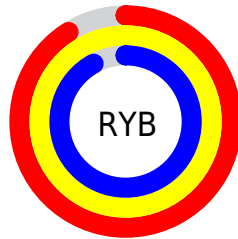

## Conversions Part 2

<b>Format</b>	<b>Color</b>
<b>R<sub>YB</sub></b>	231, 254, 234
Decimal	16514791
CIE Lab	99.00, -4.88, 10.65
CIE LCh	99, 11.713, 114.596
Yxy	97.4360, 0.3243, 0.3515
Android (android.graphics.Color)	4294704871 (0xFFFFBFEE7)
YUV	250.4810, -9.6041, 0.4552
Hunter-Lab	98.7097, -10.1650, 15.0999

# Details

The CIELCh color **99, 11.713, 114.596** is a light color, and the websafe version is hex FFFFFFFF. A complement of this color would be **93, 11.963, 296.044**, and the grayscale version is **99, 0.012, 296.813**.

A 20% lighter version of the original color is **100, 0.012, 296.813**, and **79, 11.755, 114.685** is the 20% darker color. If you saturate the color by 10%, you get **98, 24.602, 113.819**, and if you desaturate by 10%, it is **100, 0.376, 307.477**.

# Distribution

- Red (98%)
- Green (100%)
- Blue (91%)

- Red (91%)
- Yellow (100%)
- Blue (92%)

- Cyan (1%)
- Magenta (0%)
- Yellow (9%)
- Black (0%)

- Cyan (1%)
- Magenta (0%)
- Yellow (9%)