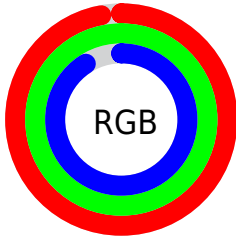

Distribution

- Red (97%)
- Green (100%)
- Blue (91%)