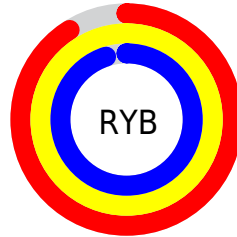

## Conversions Part 2

Format	Color
<a href="#">RYB</a>	<a href="#">233, 255, 241</a>
Decimal	<a href="#">16252905</a>
CIELab	<a href="#">99.00, -6.91, 9.96</a>
CIElCh	<a href="#">99, 12.125, 124.741</a>
Yxy	<a href="#">97.4360, 0.3204, 0.3516</a>
Android (android.graphics.Color)	<a href="#">4294442985</a> ( <a href="#">0xFFFF7FFE9</a> )
YUV	<a href="#">250.1000, -8.4303, -2.7187</a>
Hunter-Lab	<a href="#">98.7097, -12.1783, 14.5049</a>

# Details

The CIELCh color **99, 12.125, 124.741** is a light color, and the websafe version is hex FFFFFFFF. A complement of this color would be **93, 11.987, 305.076**, and the grayscale version is **98, 0.011, 296.813**.

A 20% lighter version of the original color is **100, 0.012, 296.813**, and **79, 11.491, 122.483** is the 20% darker color. If you saturate the color by 10%, you get **98, 25.191, 123.642**, and if you desaturate by 10%, it is **100, 0.012, 296.813**.

# Distribution

- Red (97%)
- Green (100%)
- Blue (91%)

- Red (91%)
- Yellow (100%)
- Blue (95%)

- Cyan (3%)
- Magenta (0%)
- Yellow (9%)
- Black (0%)

- Cyan (3%)
- Magenta (0%)
- Yellow (9%)