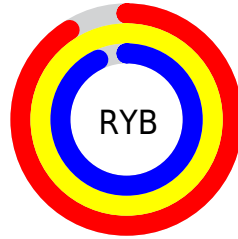

## Conversions Part 2

<b>Format</b>	<b>Color</b>
R <sub>Y</sub> B	231, 255, 237
Decimal	16383975
CIE Lab	99.00, -6.06, 10.78
CIE LCh	99, 12.365, 119.324
Yxy	97.4360, 0.3229, 0.3525
Android (android.graphics.Color)	4294574055 (0xFFFF9FFE7)
YUV	250.4700, -9.5987, -1.2892
Hunter-Lab	98.7097, -11.3353, 15.2124

# Details

The CIELCh color **99, 12.365, 119.324** is a light color, and the websafe version is hex FFFFFFFF. A complement of this color would be **93, 12.608, 300.514**, and the grayscale version is **98, 0.012, 296.813**.

A 20% lighter version of the original color is **100, 0.012, 296.813**, and **79, 12.375, 117.905** is the 20% darker color. If you saturate the color by 10%, you get **98, 25.451, 118.671**, and if you desaturate by 10%, it is **100, 0.012, 296.813**.

# Distribution

- Red (98%)
- Green (100%)
- Blue (91%)

- Red (91%)
- Yellow (100%)
- Blue (93%)

- Cyan (2%)
- Magenta (0%)
- Yellow (9%)
- Black (0%)

- Cyan (2%)
- Magenta (0%)
- Yellow (9%)