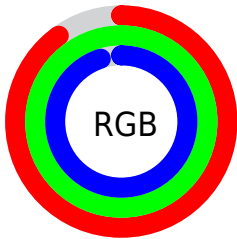

Distribution

- Red (90%)
- Green (100%)
- Blue (95%)