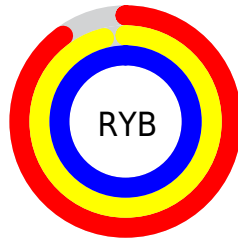

- Red (90%)
- Yellow (96%)
- Blue (100%)