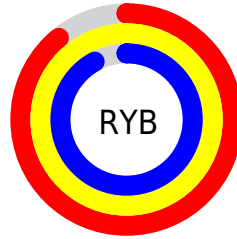

- Red (89%)
- Yellow (100%)
- Blue (92%)