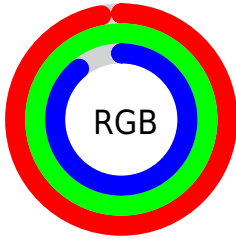

Distribution

- Red (97%)
- Green (100%)
- Blue (89%)