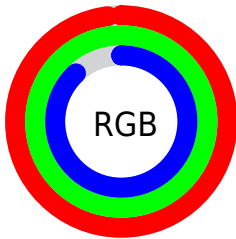

Distribution

- Red (98%)
- Green (100%)
- Blue (88%)