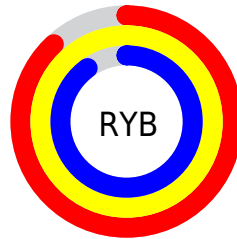

- Red (88%)
- Yellow (100%)
- Blue (90%)