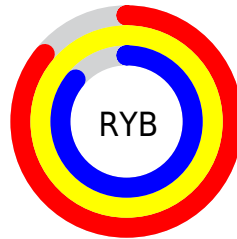

- Red (86%)
- Yellow (100%)
- Blue (86%)