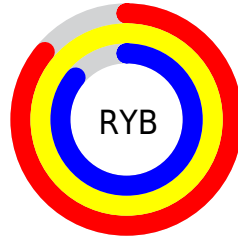

- Red (86%)
- Yellow (100%)
- Blue (86%)