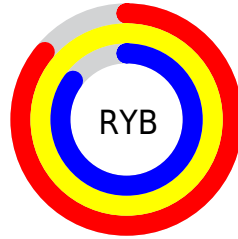

- Red (86%)
- Yellow (100%)
- Blue (85%)