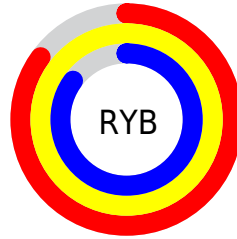

- Red (85%)
- Yellow (100%)
- Blue (85%)