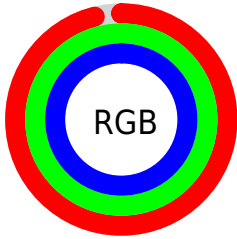

Distribution

- Red (96%)
- Green (100%)
- Blue (99%)