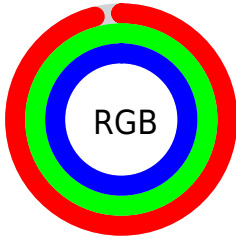

Distribution

- Red (96%)
- Green (100%)
- Blue (99%)