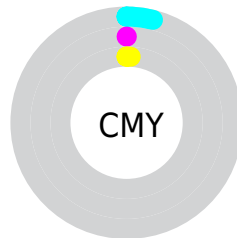

A 20% lighter version of the original color is 100, 0.012, 296.813, and 79, 2.610, 187.609 is the 20% darker color. If you saturate the color by 10%, you get 97, 11.617, 188.068, and if you desaturate by 10%, it is 100, 0.720, 324.037.

# Distribution

- Red (96%)
- Green (100%)
- Blue (99%)

- Red (96%)
- Yellow (98%)
- Blue (100%)

- Cyan (3%)
- Magenta (0%)
- Yellow (0%)
- Black (0%)

- Cyan (4%)
- Magenta (0%)
- Yellow (1%)

# Brightness & Saturation Gradients

These gradients show how the CIELCh color 99, 2.829, 189.097 changes by changing the brightness by 10 percent. The first figure shows a shift by +10% for each color and the second figure -10%.