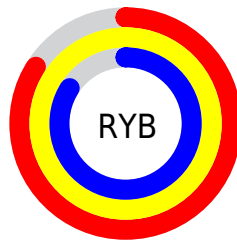

- Red (84%)
- Yellow (100%)
- Blue (84%)