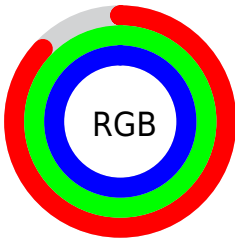

Distribution

- Red (87%)
- Green (100%)
- Blue (100%)