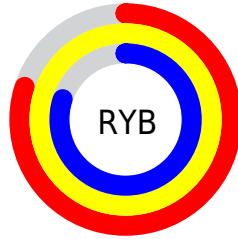

- Red (80%)
- Yellow (100%)
- Blue (80%)