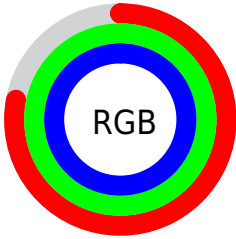

Distribution

- Red (78%)
- Green (100%)
- Blue (100%)