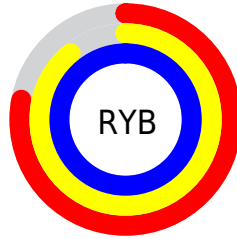

- Red (78%)
- Yellow (89%)
- Blue (100%)