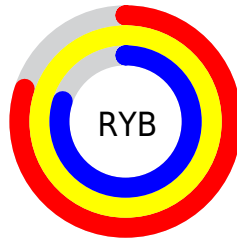

- Red (80%)
- Yellow (100%)
- Blue (80%)