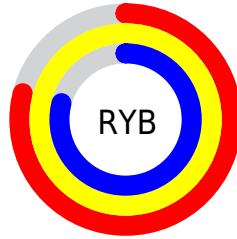

- Red (79%)
- Yellow (100%)
- Blue (79%)