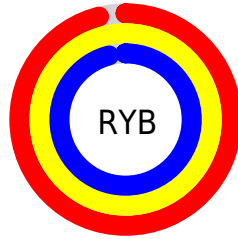

- Red (96%)
- Yellow (99%)
- Blue (96%)