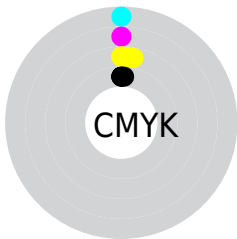

## Conversions Part 2

<b>Format</b>	<b>Color</b>
R <sub>Y</sub> B	246, 253, 246
Decimal	16645622
CIE Lab	99.00, -1.21, 3.33
CIE LCh	99, 3.544, 109.890
Yxy	97.4360, 0.3168, 0.3358
Android (android.graphics.Color)	4294835702 (0xFFFFDFDF6)
YUV	252.2020, -3.0576, 0.6998
Hunter-Lab	98.7097, -6.4913, 8.5325

# Details

The CIELCh color 99, 3.544, 109.890 is a light color, and the websafe version is hex FFFFFFFF. A complement of this color would be 97, 3.590, 290.497, and the grayscale version is 99, 0.012, 296.813.

A 20% lighter version of the original color is 100, 0.012, 296.813, and 79, 3.188, 109.868 is the 20% darker color. If you saturate the color by 10%, you get 98, 16.348, 108.960, and if you desaturate by 10%, it is 99, 1.228, 290.527.

# Distribution

- Red (99%)
- Green (99%)
- Blue (96%)

- Red (96%)
- Yellow (99%)
- Blue (96%)

- Cyan (0%)
- Magenta (0%)
- Yellow (3%)
- Black (1%)

- Cyan (1%)
- Magenta (1%)
- Yellow (4%)