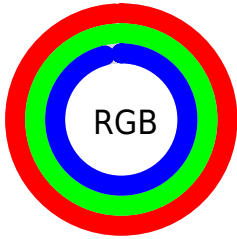

Distribution

- Red (99%)
- Green (99%)
- Blue (96%)