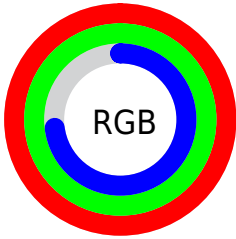

Distribution

- Red (100%)
- Green (100%)
- Blue (73%)