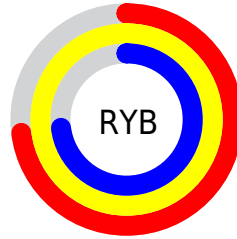

## Conversions Part 2

<b>Format</b>	<b>Color</b>
<a href="#">RYB</a>	<a href="#">186, 255, 186</a>
Decimal	<a href="#">16777146</a>
CIELab	<a href="#">99.00, -10.58, 33.56</a>
CIELCh	<a href="#">99, 35.183, 107.497</a>
Yxy	<a href="#">97.4360, 0.3542, 0.3976</a>
Android (android.graphics.Color)	<a href="#">4294967226</a> (0xFFFFFFFFBA)
YUV	<a href="#">247.1340, -30.1391, 6.8985</a>
Hunter-Lab	<a href="#">98.7097, -15.7664, 32.5595</a>

# Details

The CIELCh color **99, 35.183, 107.497** is a light color, and the websafe version is hex **FFFFCC**. A complement of this color would be **78, 36.888, 293.452**, and the grayscale version is **97, 0.011, 296.813**.

A 20% lighter version of the original color is **100, 6.073, 109.711**, and **78, 34.651, 106.977** is the 20% darker color. If you saturate the color by 10%, you get **98, 46.996, 106.585**, and if you desaturate by 10%, it is **99, 21.845, 108.523**.

# Distribution

- Red (100%)
- Green (100%)
- Blue (73%)

- Red (73%)
- Yellow (100%)
- Blue (73%)

- Cyan (0%)
- Magenta (0%)
- Yellow (27%)
- Black (0%)

- Cyan (0%)
- Magenta (0%)
- Yellow (27%)