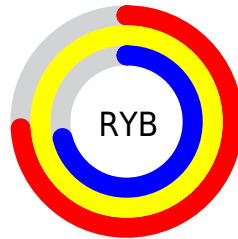

- Red (74%)
- Yellow (100%)
- Blue (71%)