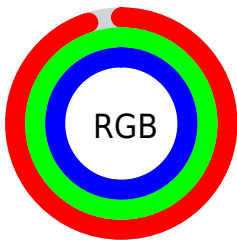

Distribution

- Red (95%)
- Green (100%)
- Blue (100%)