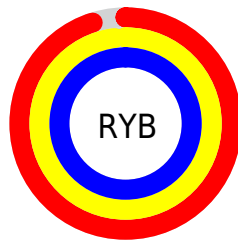

- Red (95%)
- Yellow (98%)
- Blue (100%)