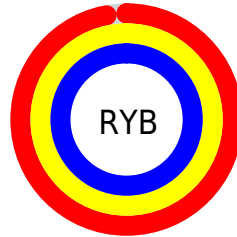

- Red (97%)
- Yellow (100%)
- Blue (100%)