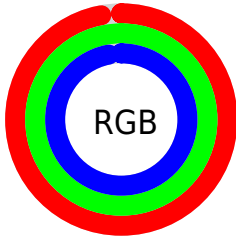

Distribution

- Red (97%)
- Green (100%)
- Blue (97%)