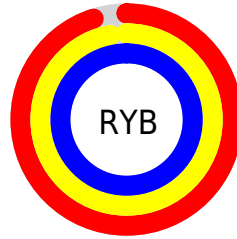

- Red (95%)
- Yellow (97%)
- Blue (100%)